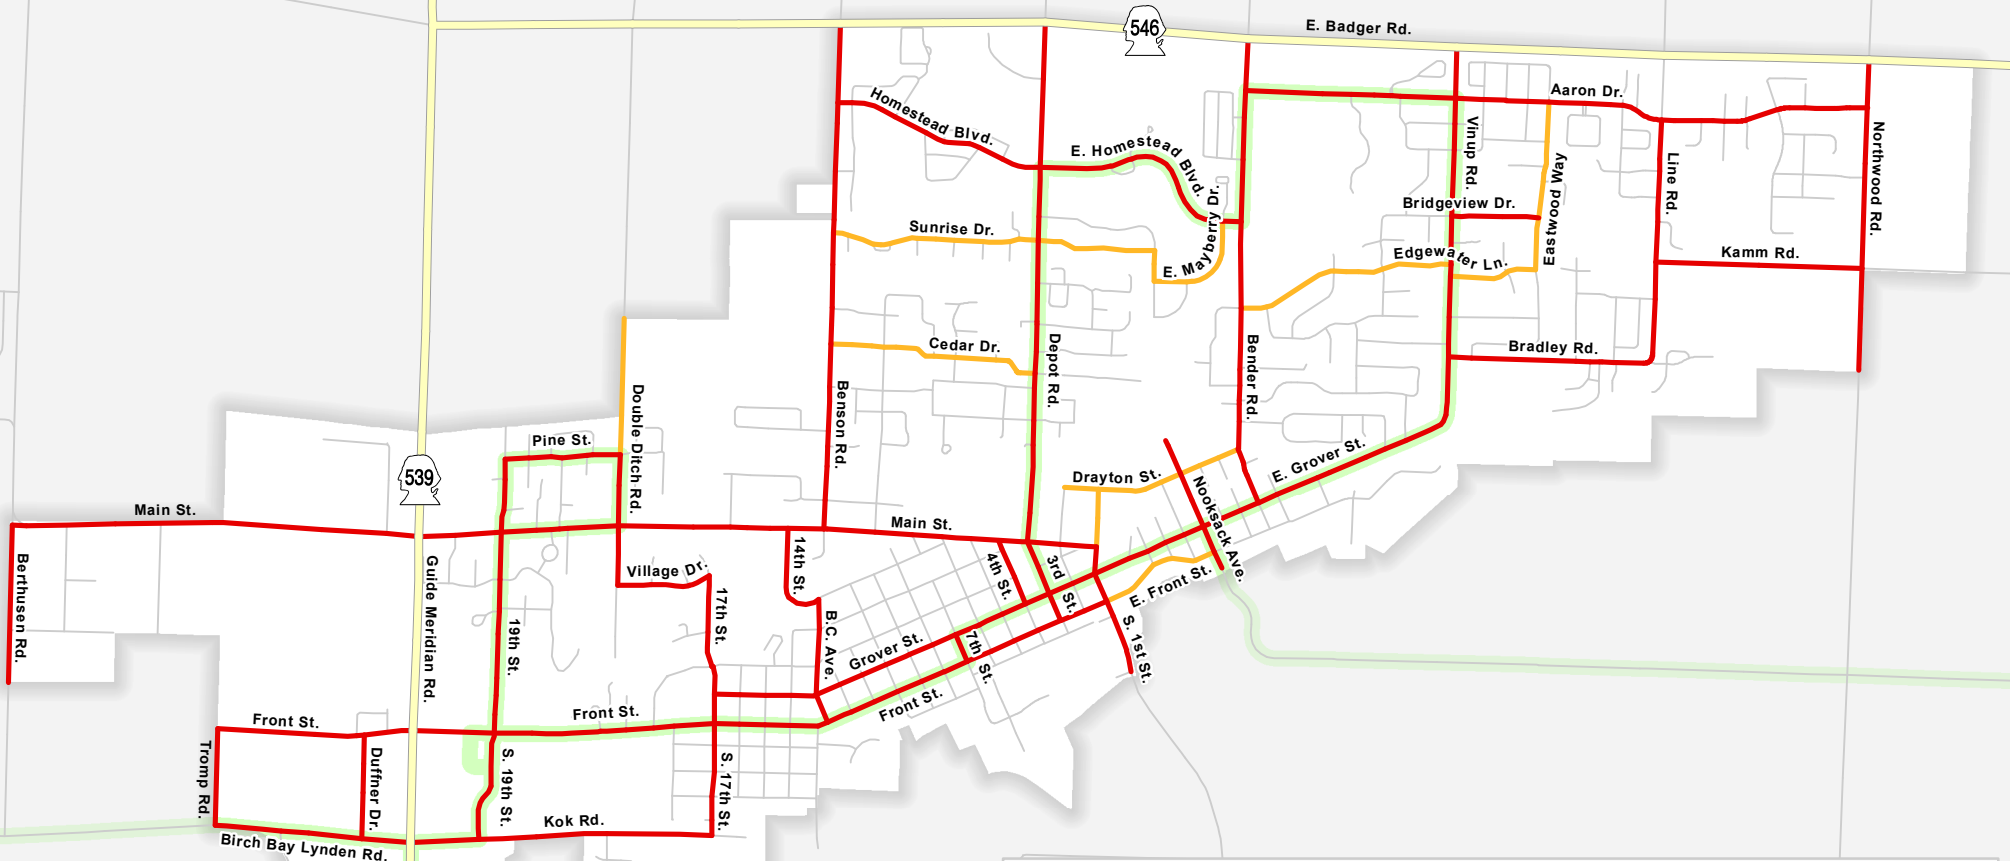

# Snow Removal Routes

City of Lynden, WA

## Roadways

### Snow Clearing Priority

-  1st
-  2nd
-  Cleared by State (WSDOT)
-  Other Streets

### Alternative Transportation

-  WTA Bus Route

Contact Whatcom Transportation Authority (WTA) for information regarding bus route changes during a specific weather event. (360)-676-RIDE.

**Clearing priorities may change depending upon type of storm event and other conditions.**